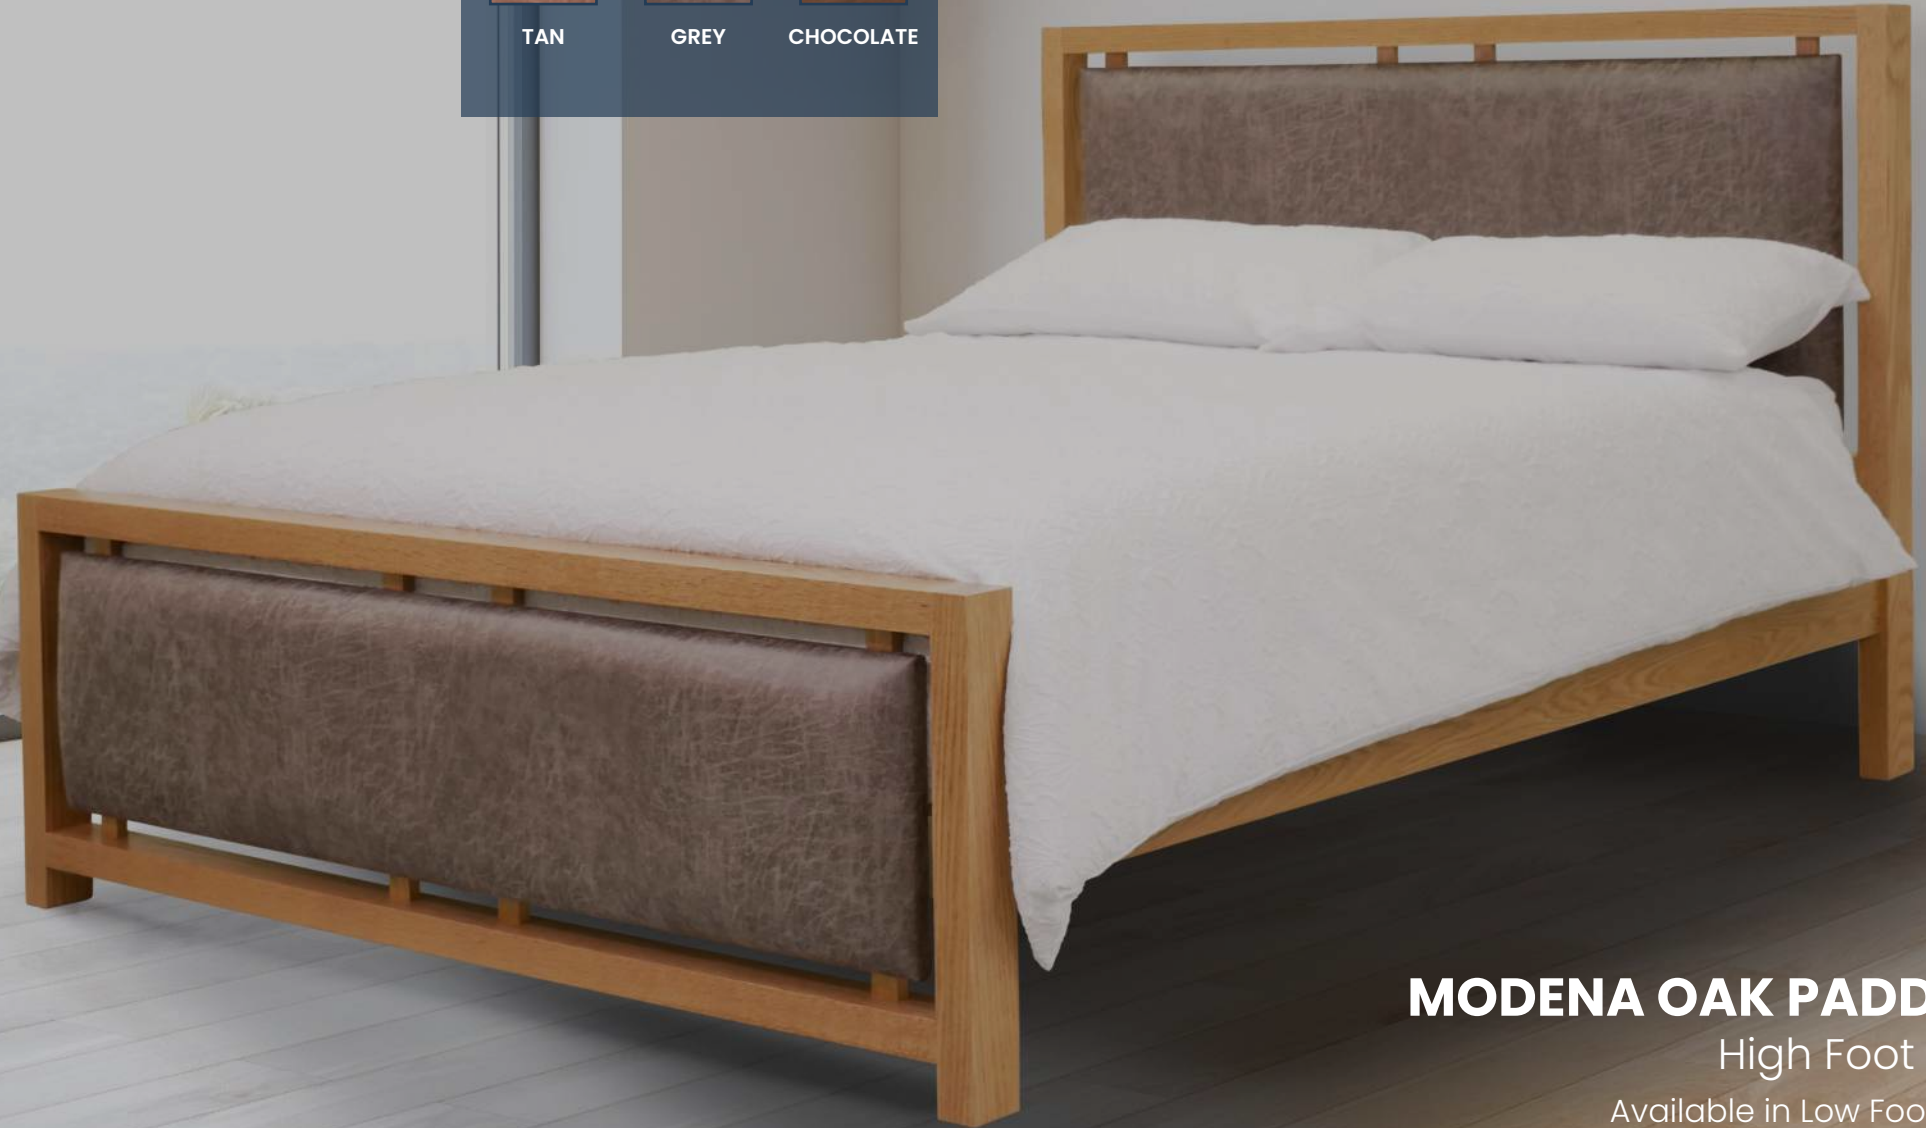

BRITISH MADE
SOLID OAK BEDFRAMES

FABRIC OPTIONS

TAN

GREY

CHOCOLATE

MODENA OAK PADDED

High Foot End

Available in Low Foot End

Available with Alto Head End

Available in 3 different colour fabrics